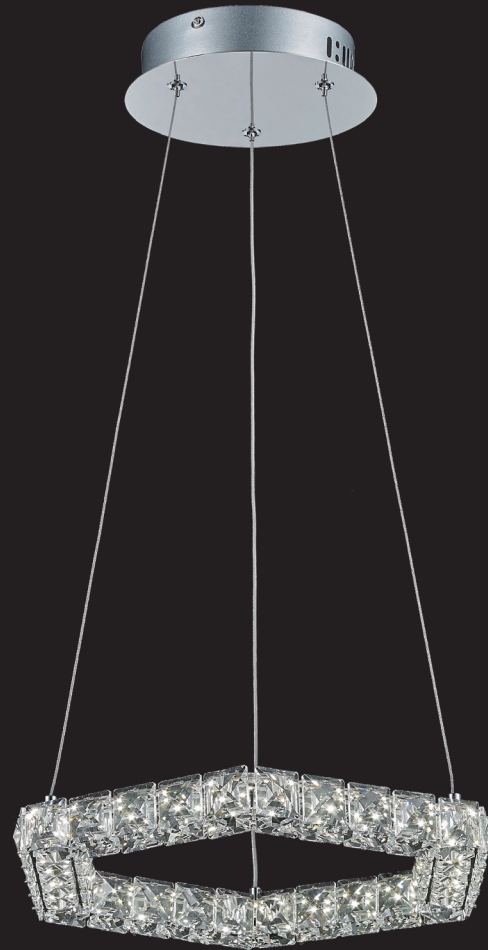

# LUXSION LIGHTING

Build-in LED 10W

350 mm

2000 mm

900 lm

5000K  
Cool White

## P-3410

### COMB 10W Crystal Pendant Light

Non-Dimmable

RoHS  
COMPLIANT

MADE IN CHINA