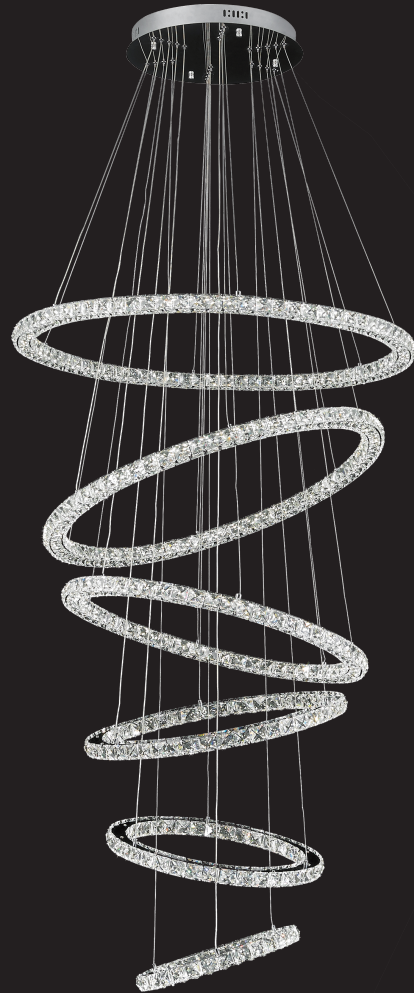

# LUXSION LIGHTING

Build-in LED 90W

840 mm

3000 mm

8100 lm

3000K -6000K

Warm - Cool White

## TP-8123

### ARGUS 90W Crystal Pendant Light

Dimmable

POC19070201

MADE IN CHINA

RoHS  
COMPLIANT