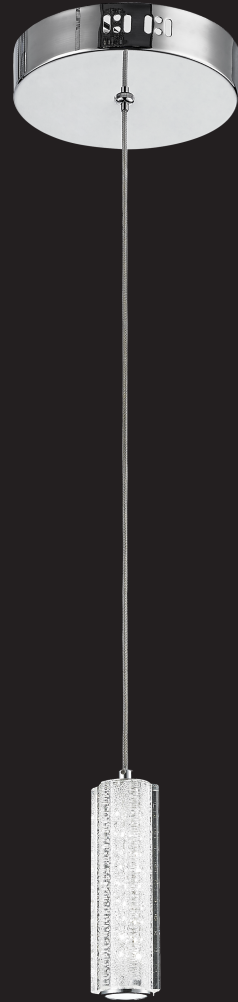

LUXSION LIGHTING

Build-in LED 7W

180mm

2000 mm

630 lm

3000K -6000K

Warm - Cool White

TP-2100-1

MANIA 7W Crystal Pendant Light

Dimmable

RoHS
COMPLIANT

MADE IN CHINA