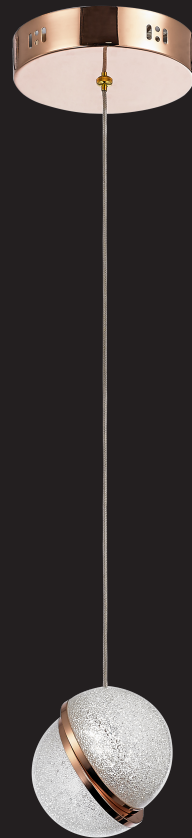

LUXSION LIGHTING

Build-in LED 6W

180 mm

2000 mm

540 lm

3000K -6000K

Warm - Cool White

TP-5313-1/GD

SATURN 6W Crystal Pendant Light (Rose Gold)

Dimmable

SAA201247

RoHS
COMPLIANT

MADE IN CHINA