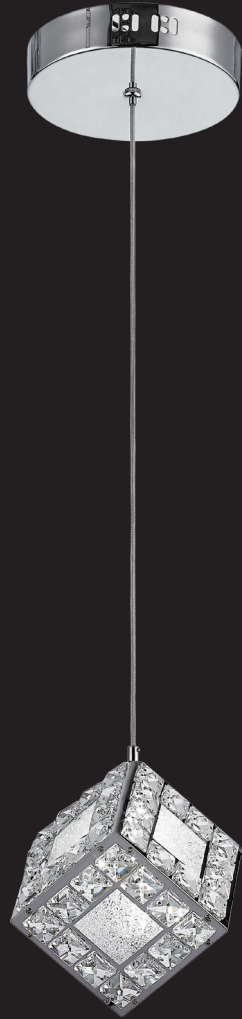

LUXSION LIGHTING

Build-in LED 8W

120 mm

2000 mm

720 lm

3000K -6000K

Warm - Cool White

TP-4138-1

TESSERACT 8W Crystal Pendant Light

Dimmable

POC16104220

MADE IN CHINA

RoHS
COMPLIANT